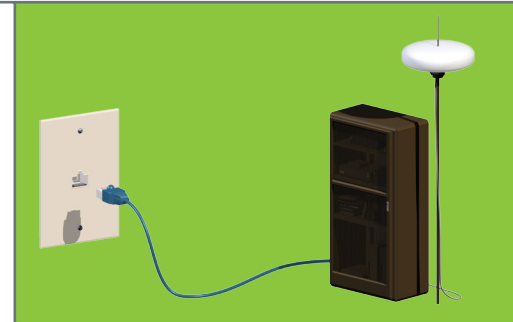

SLINGSHOT™ RTK BASE STATION

Technical Data Sheet

1.0

SLINGSHOT RTK BASE STATION > SPECIFICATIONS

With a range of at least 30 miles — with some users reporting accuracy 60 miles and beyond — a single Slingshot™ RTK Base Station will service some 2 million acres with RTK correction signals that can deliver almost surgical accuracy in the field. The base station distributes RTK signals through cell phone networks. The system is compatible with every major cell provider in North America. This approach to connectivity has considerable impact for both precision ag dealers and their customers: 1) it means an order-of-magnitude increase in the area they can serve with a single data source 2) it means customers in regions that previously didn't have access to RTK technology can now upgrade their operation to a new level of precision.

With Slingshot RTK Base Stations installed throughout Slingshot's vast network of North American dealers, users can leverage the Slingshot advantage almost anywhere you can grow crops.

Size: 15.185" x 18.313" x 3.56"

Notes

- > Delivers RTK correction signals through the Internet, distributed to end-user vehicles through wireless cell phone networks.
- > 30+ mile range from a single base station.
- > No network to build: RTK signals are distributed through existing cell phone network towers.
- > Modest-sized hardware fits in a standard server rack.
- > Connects to the Internet through standard Ethernet port.
- > Zero line-of-sight restrictions to signal delivery to user from trees, hills, buildings or other structures.
- > Designed standard with back-up power supply to eliminate down time, including 5 hours of battery backup
- > Standard two (2) year warranty, with an optional two (2) year extension for a total of four (4) years protection.
- > Simple installation, eliminates typical RTK tower infrastructure issues
- > GLONASS capable
- > Integrated Cisco router
- > Integrated wireless back-up modem