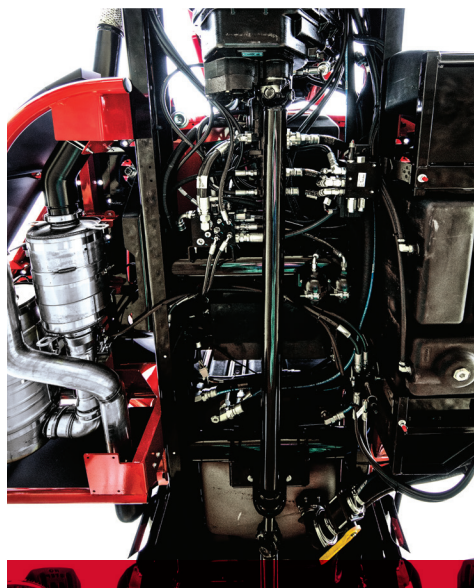

MODEL YEAR 2019 ENHANCEMENTS

STREAMLINED ENGINEERING

■ Enhanced Hood Design

The all-new one-piece hood showcases a refreshed color scheme with bold decals to signify the raw power found within every Apache Sprayer. You'll be turning heads everywhere you go.

■ Load-Distributing Frame Structure

An added cross member provides improved load distribution under the product tank for better balance even in rough field conditions.

■ Robust Adjustable Axle (Optional)

Choose the standard fixed axle or upgrade to an adjustable axle for increased flexibility in the field with its high-capacity and splined kingpins.

APACHE by **ET**
SPRAYERS

Learn more about the advantages of running with Apache! Visit your local Apache dealer or ApacheSprayers.com.

☎ 877-398-6164

CUTTING-EDGE PRECISION TECHNOLOGY

■ Raven Advanced RS1™ Steering System

Are you ready for the most accurate high speed steering system in the industry? The advanced RS1 system provides next-level steering accuracy with several additional features in one convenient package — including advanced steering electronics, Viper® 4+ advanced field computer, product application control and boom controls.